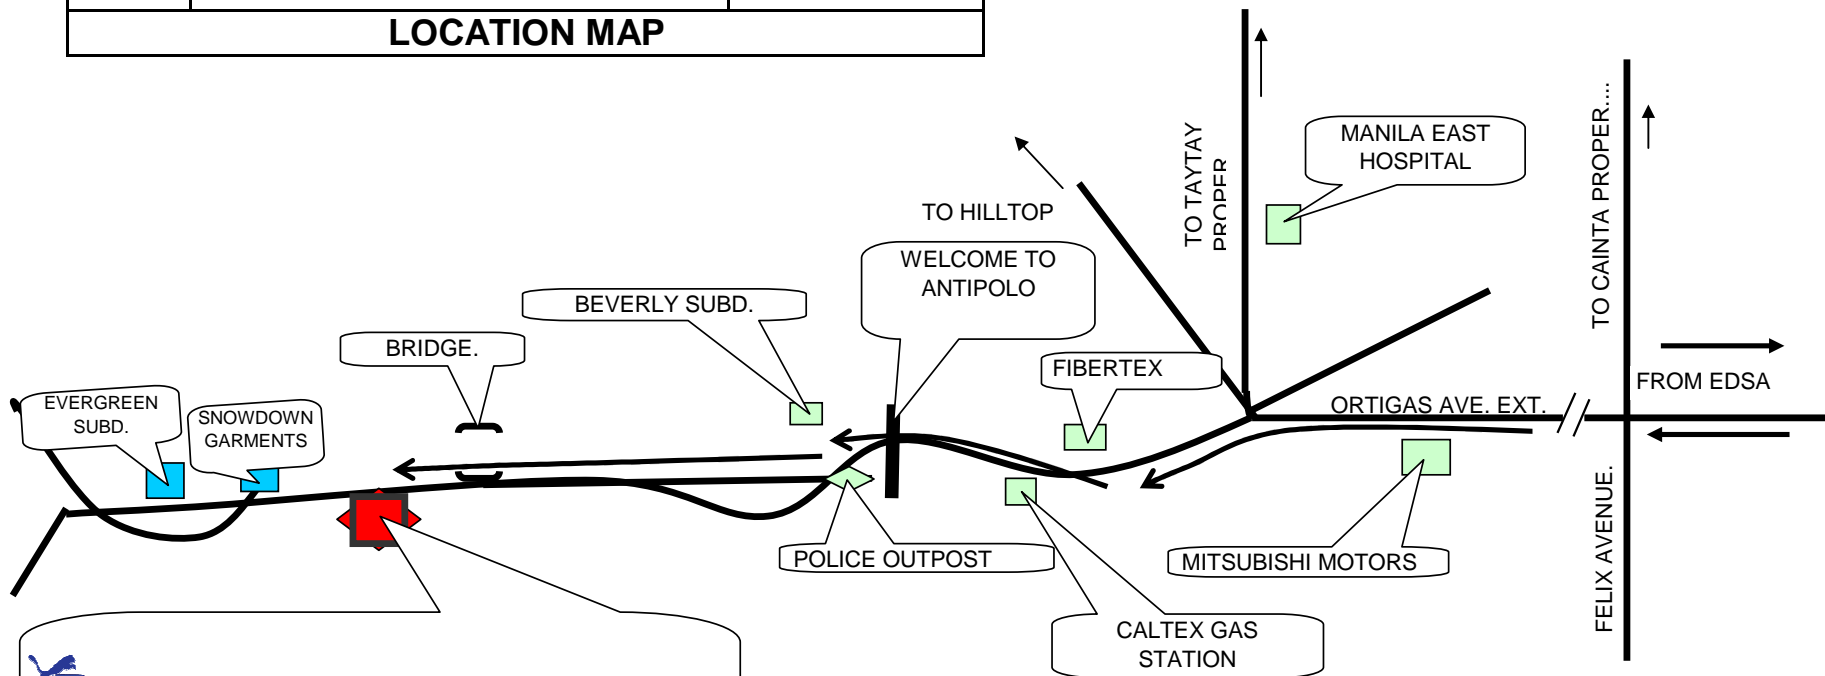

SPRING & RUBBER INDUSTRIES

LOCATION MAP

RJ SPRING AND RUBBER INDUSTRIES

171 P. OLIVEROS ST. BRGY. DELA PAZ ANTIPOLO CITY

658-1987 / 6581951/401-84-21/387-93-15